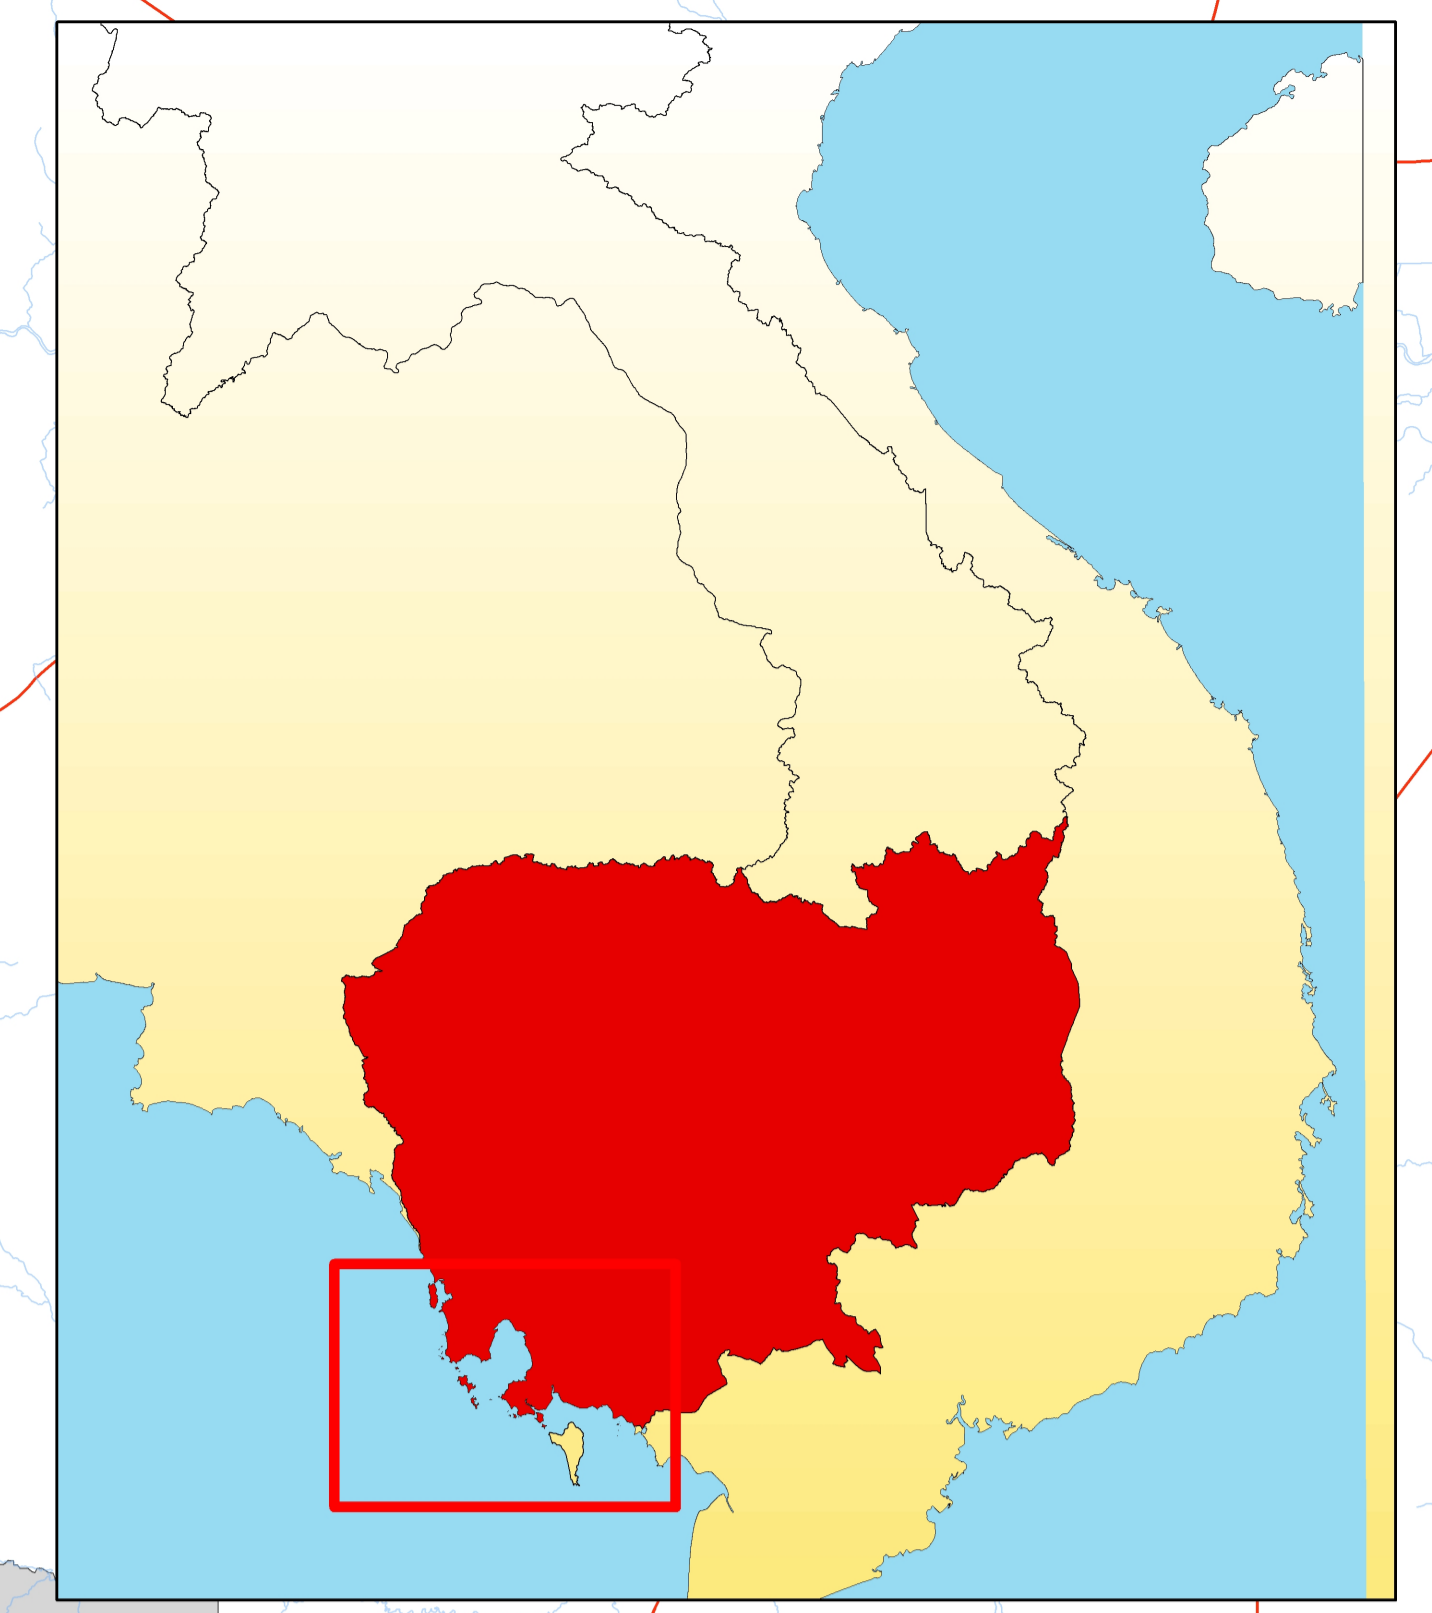

# Map of Coral Reef in Coastal Area, Cambodia

**Legend**

- Provincial Centers
- River & Streams Network
- National Primary Road
- 👉 Coral Reef Cambodia
- 👉 Major River
- 👉 Fishery Management Zone
- 👉 Coastal Area

Map Scale: 1:220,000

0 10 20 40 Kilometers

Map Disclaimers: Information shown on these drawings/maps/charts is compiled from numerous sources and may not be complete or accurate. This Map is protected under Cambodian copyright law and other international copyright treaties and conventions. Map is Copyright © 2022 FAO CAPFish™ and to any material distributed on behalf of FAO CAPFISH.