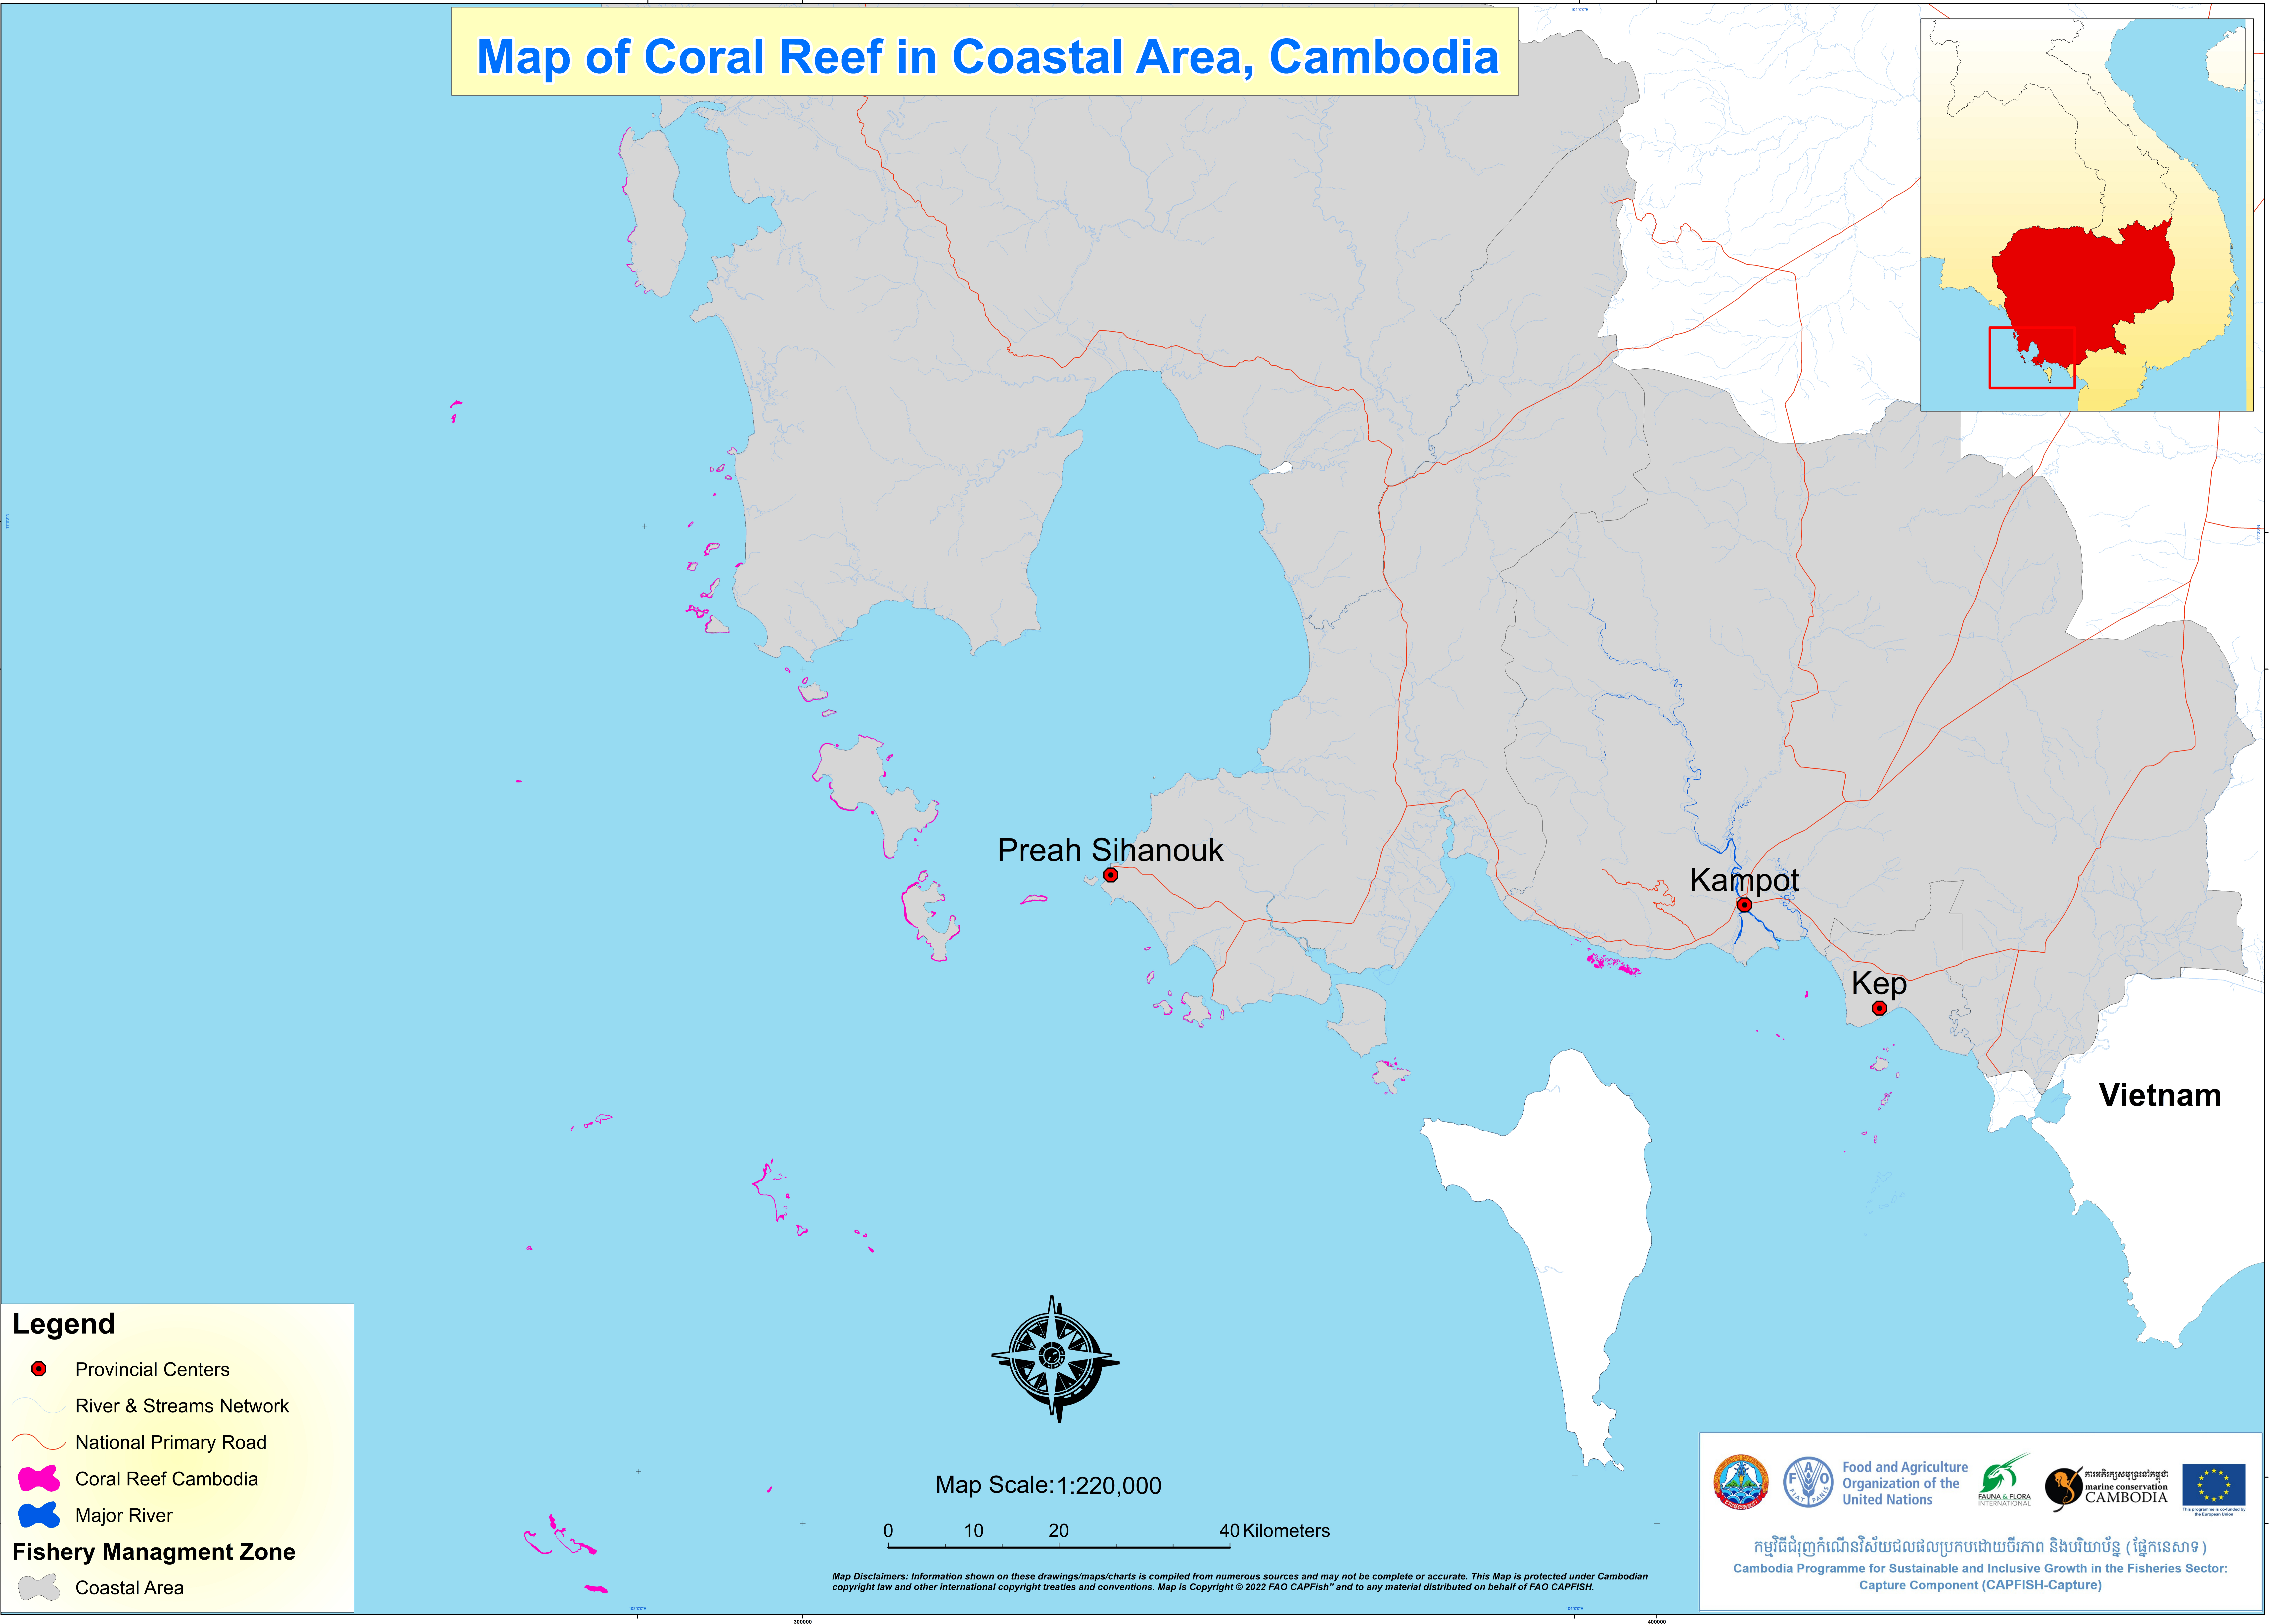

# Map of Coral Reef in Coastal Area, Cambodia

**Legend**

- Provincial Centers
- River & Streams Network
- National Primary Road
- 👉 Coral Reef Cambodia
- 👉 Major River
- 👉 Fishery Management Zone
- 👉 Coastal Area

Map Scale: 1:220,000

0 10 20 40 Kilometers

Map Disclaimers: Information shown on these drawings/maps/charts is compiled from numerous sources and may not be complete or accurate. This Map is protected under Cambodian copyright law and other international copyright treaties and conventions. Map is Copyright © 2022 FAO CAPFish™ and to any material distributed on behalf of FAO CAPFISH.