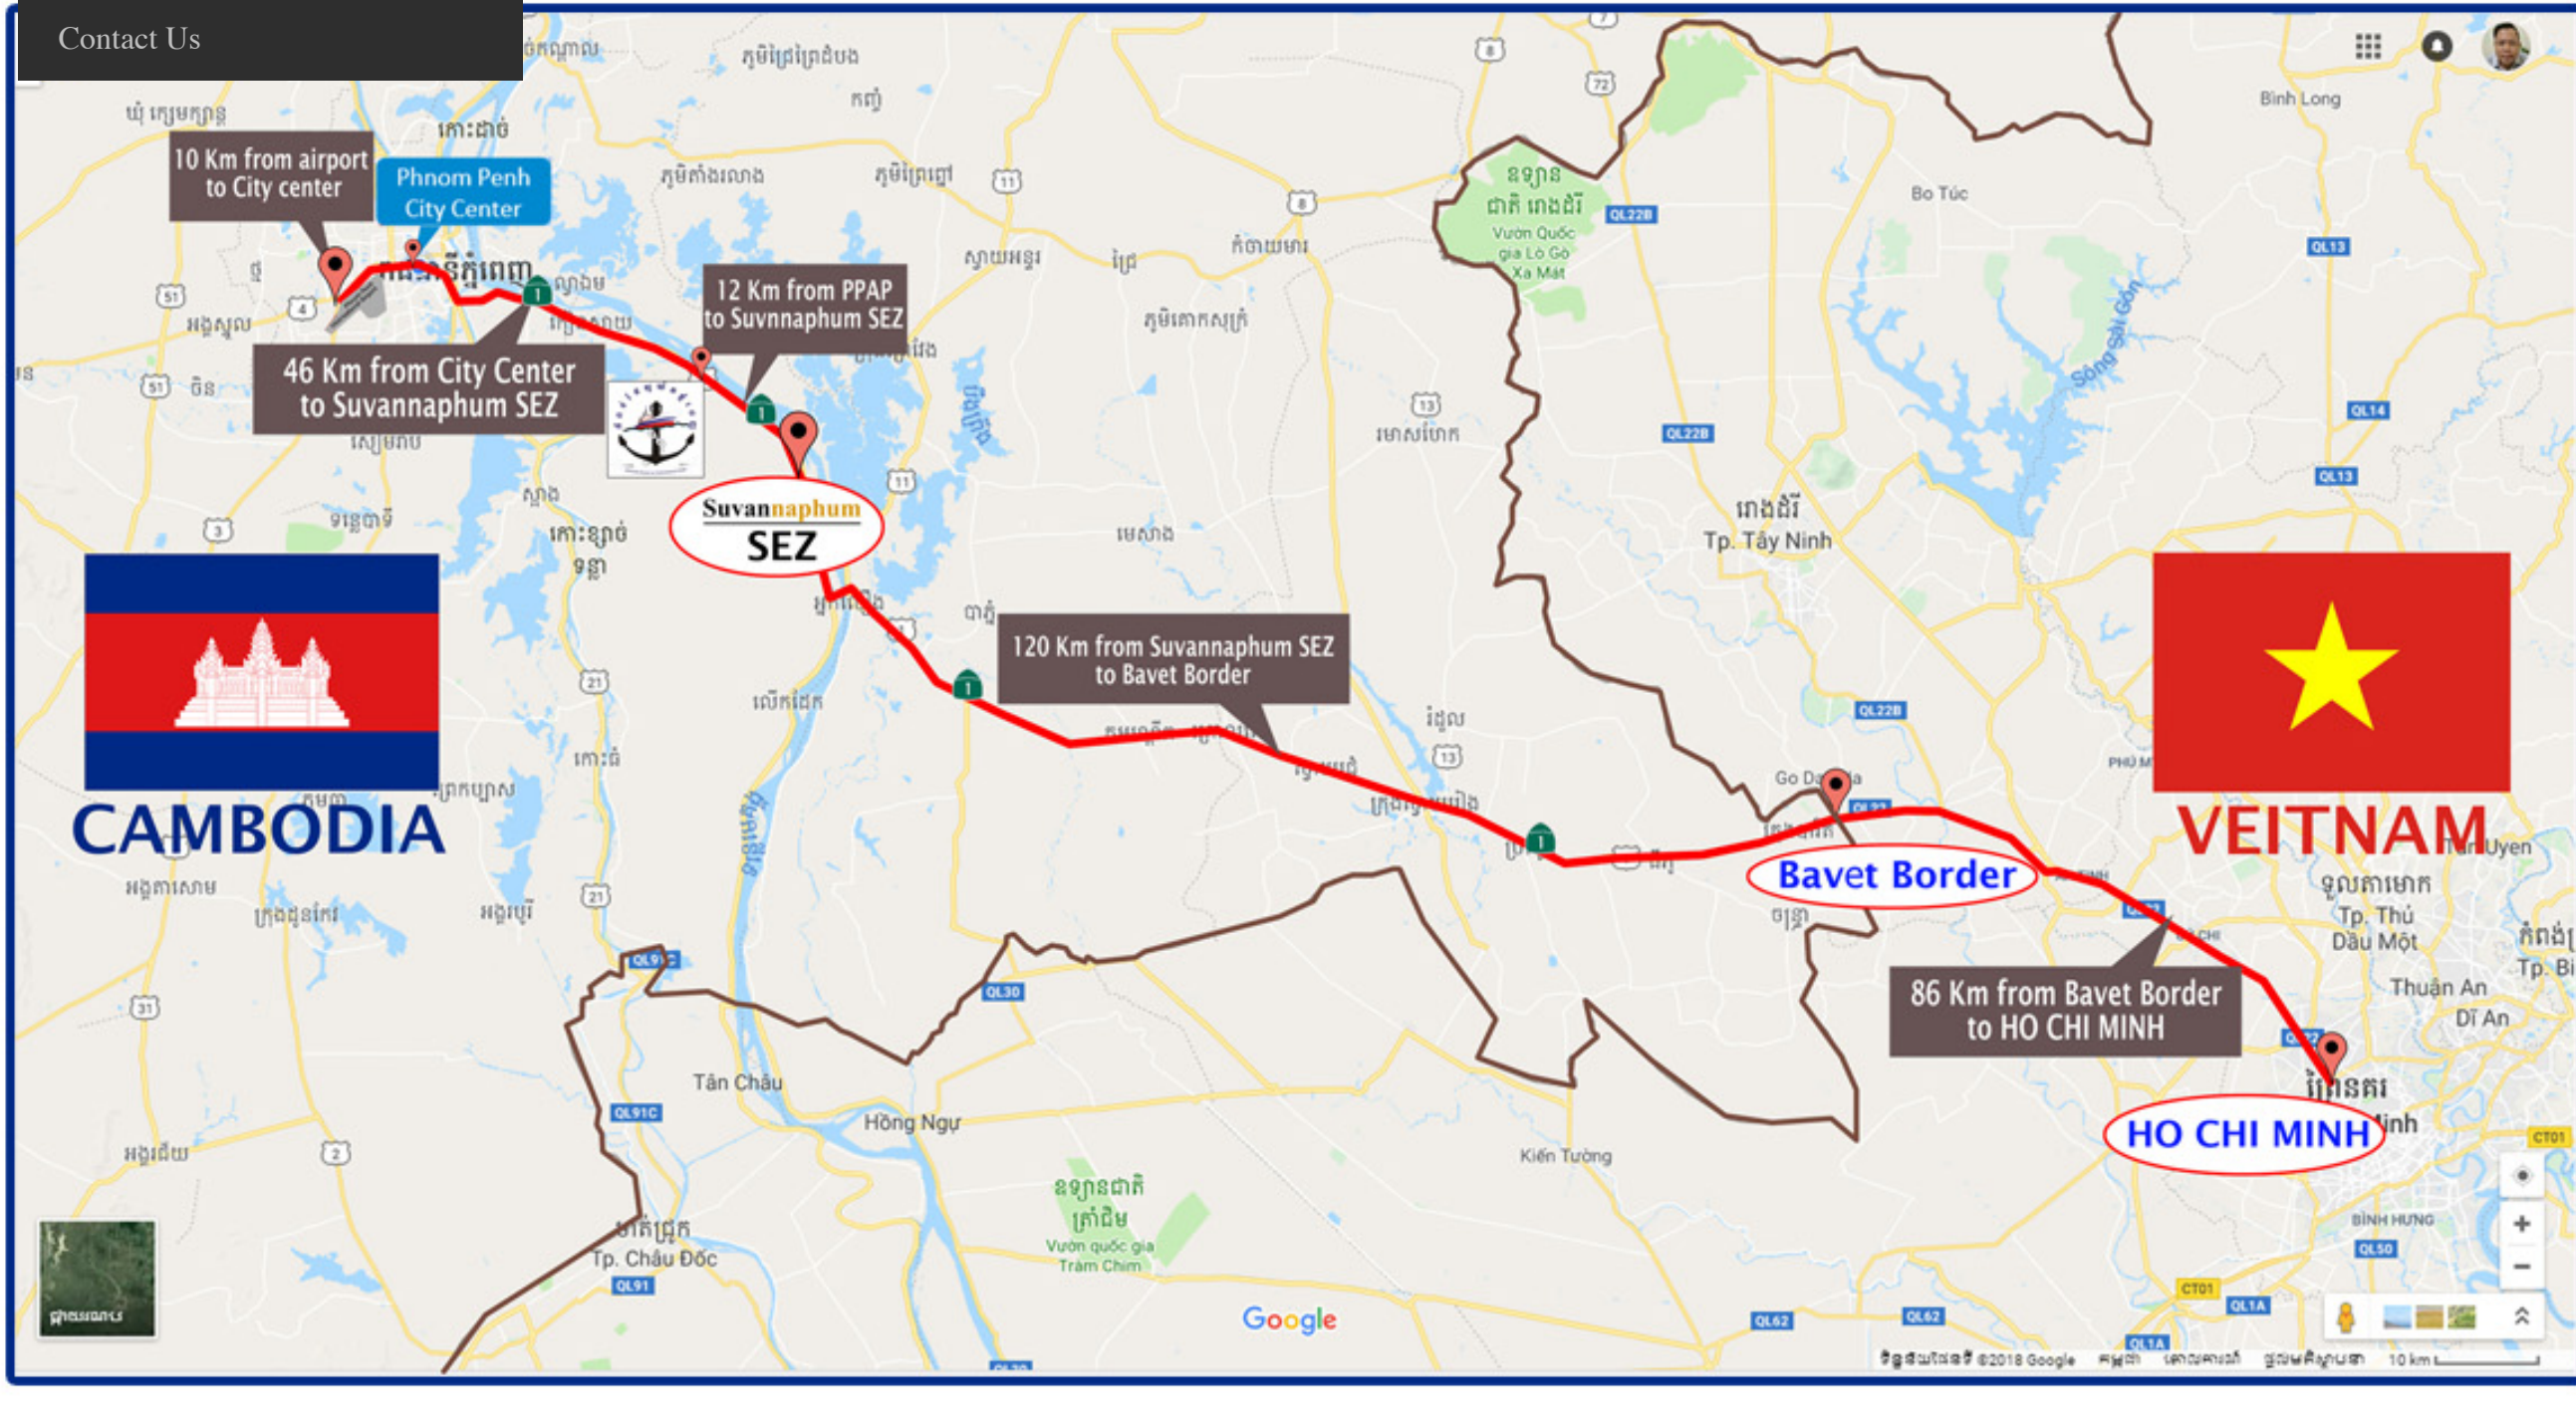

Suvannaphum

#52, Street 598
Sangkat Beoung Kok II Khan Toul Kork, Phnom Penh,
Cambodia.
Km 46 Highway 1, Somrong Kaer Village
Somrongthom Commune, Kiensvay District, Kandal
Province, Cambodia

Tel: (+855) 23 885 823 (HQ)
Tel: (+855) 15 911 889 (SEZ)

- About Us
- Gallery
- News & Events
- Contact Us

We provide fast and affordable service for your projects.

[CONTACT US >>](#)

Tower Crane at Suvanaphun Site

Tower crane services at SI Break Bulk Port. Crane arm 40 m, high 25 m, capacity per lifting around 4-6 tons during lower water season and 6-10 tons during higher water season. Our Tower Crane operation services from Monday to Sunday starting from 7:30 am to 22:00 pm with capacity unloading per day around 500 to 800 tons. For more detail or any question including tariff charge, please feel free to contact our sales and marketing team.